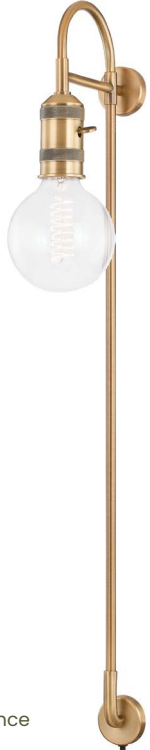

TROY LIGHTING

SOPHISTICATED

A study in earthy-meets-sophisticated design informed by an updated sensibility that's contemporary and elevated. Our lighting creates warm, comforting environments highly desired by homeowners with an appreciation for the latest in interior and exterior design.

Colt Chandelier • Pomona Wall Sconces

Cosmo Wall Sconce

Timeless silhouettes are reimagined with thoughtful simplicity.

Koa Wall Sconce

Larson Wall Sconce

Mari Pendant

Dean Plug-in Sconce

Canyon Table Lamp

Florence Chandelier

Cruz Chandelier

Cate Chandelier

Raef Chandelier

LIVABLE

Industrial features and modern forms contrast refined finishes.

MODERN

Huck Lantern • Cosmo Wall Sconces